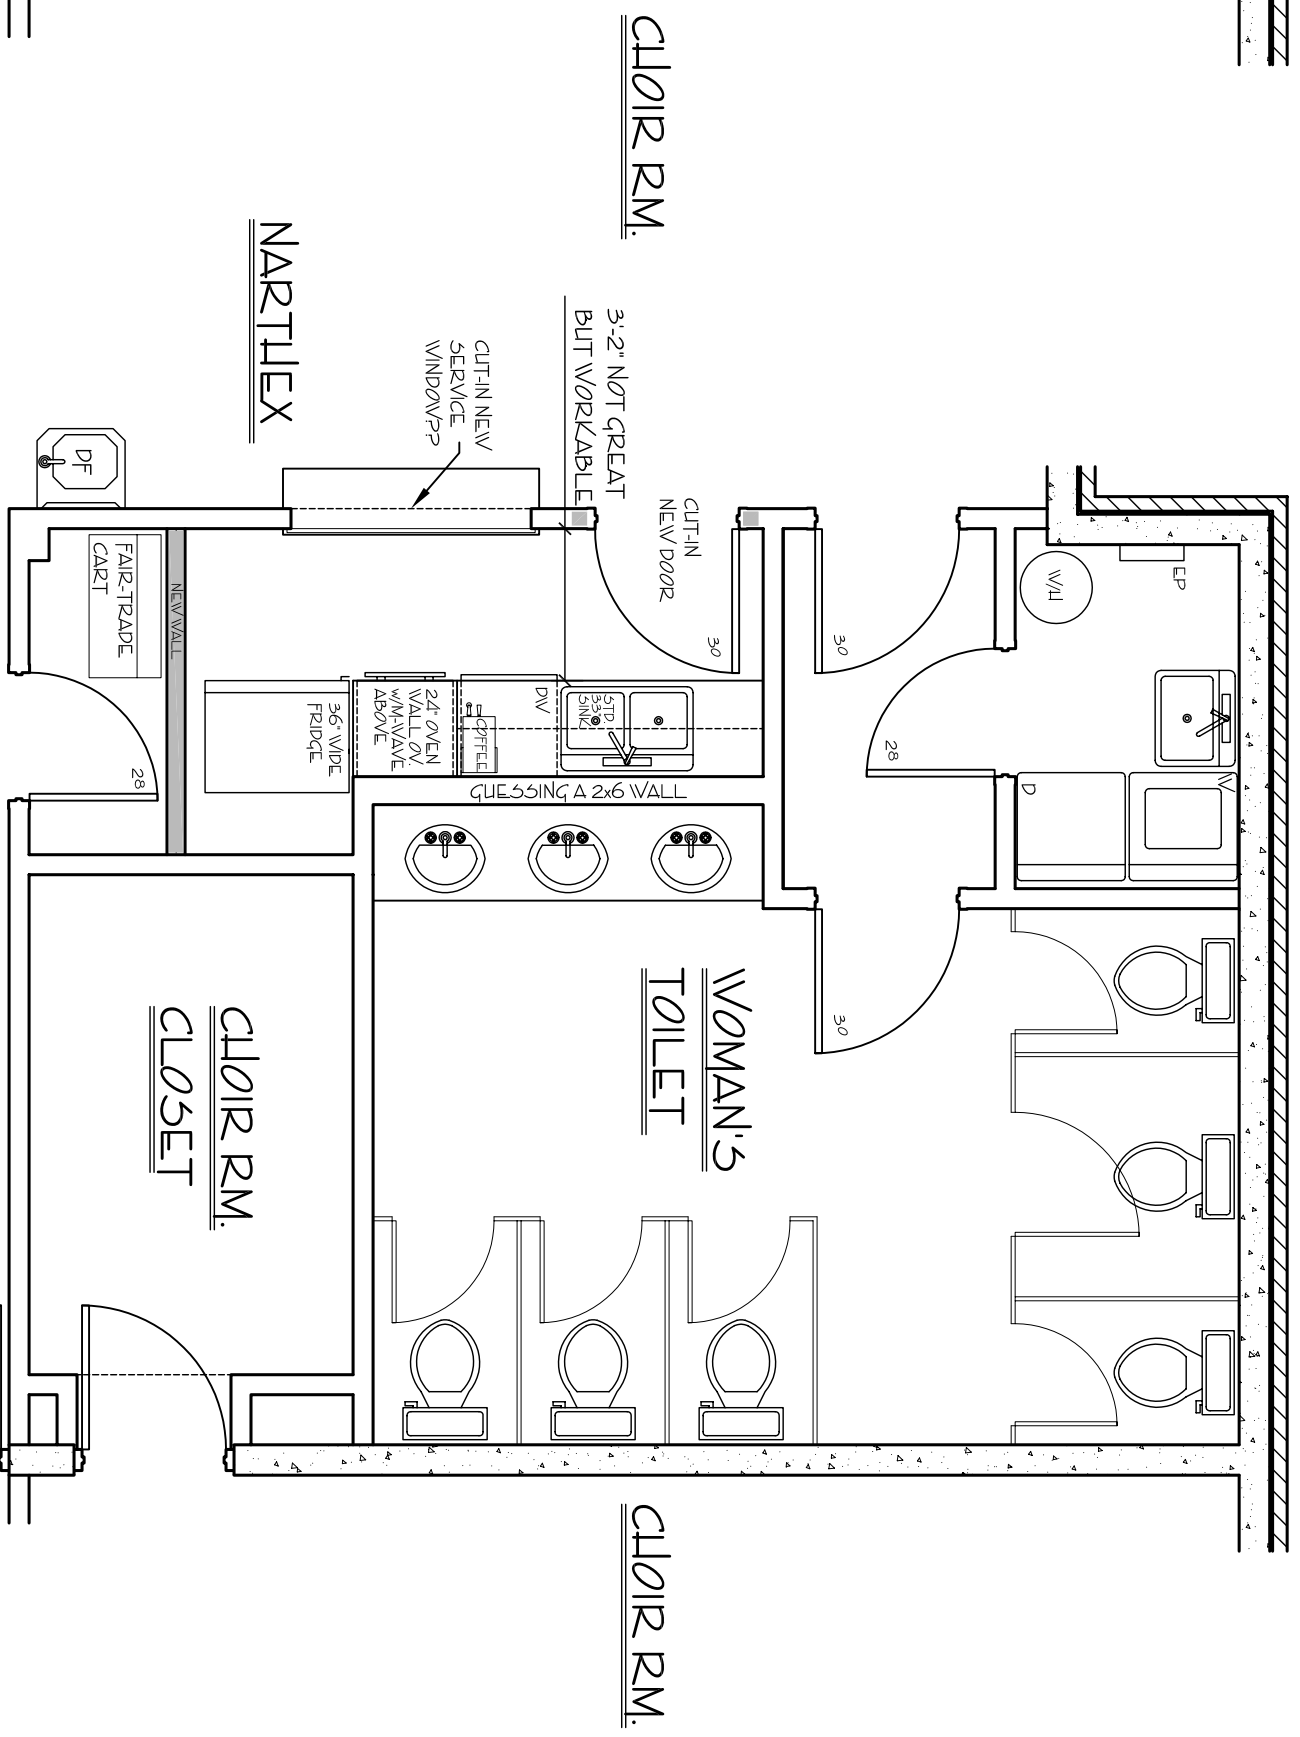

PARTIAL AS-BUILT
SCALE 1/4"=1'-0"

THE "TURBO" KITCHENETTE
SCALE 1/4"=1'-0"